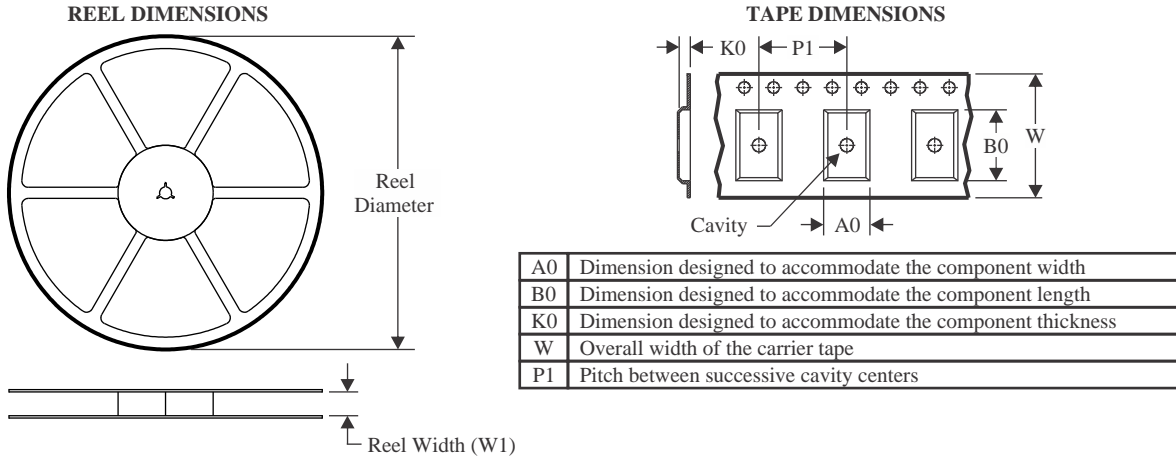

TAPE AND REEL INFORMATION

QUADRANT ASSIGNMENTS FOR PIN 1 ORIENTATION IN TAPE

*All dimensions are nominal

Device	Package Type	Package Drawing	Pins	SPQ	Reel Diameter (mm)	Reel Width W1 (mm)	A0 (mm)	B0 (mm)	K0 (mm)	P1 (mm)	W (mm)	Pin1 Quadrant
BQ294502DRVR	WSO	DRV	6	3000	180.0	8.4	2.3	2.3	1.15	4.0	8.0	Q2
BQ294502DRVR	WSO	DRV	6	3000	180.0	8.4	2.3	2.3	1.15	4.0	8.0	Q2
BQ294502DRVT	WSO	DRV	6	250	180.0	8.4	2.3	2.3	1.15	4.0	8.0	Q2
BQ294502DRVT	WSO	DRV	6	250	180.0	8.4	2.3	2.3	1.15	4.0	8.0	Q2
BQ294504DRVR	WSO	DRV	6	3000	180.0	8.4	2.3	2.3	1.15	4.0	8.0	Q2
BQ294504DRVR	WSO	DRV	6	3000	180.0	8.4	2.3	2.3	1.15	4.0	8.0	Q2
BQ294504DRVT	WSO	DRV	6	250	180.0	8.4	2.3	2.3	1.15	4.0	8.0	Q2
BQ294504DRVT	WSO	DRV	6	250	180.0	8.4	2.3	2.3	1.15	4.0	8.0	Q2
BQ294506DRVR	WSO	DRV	6	3000	180.0	8.4	2.3	2.3	1.15	4.0	8.0	Q2
BQ294506DRVR	WSO	DRV	6	3000	180.0	8.4	2.3	2.3	1.15	4.0	8.0	Q2
BQ294506DRVT	WSO	DRV	6	250	180.0	8.4	2.3	2.3	1.15	4.0	8.0	Q2
BQ294512DRVR	WSO	DRV	6	3000	180.0	8.4	2.3	2.3	1.15	4.0	8.0	Q2
BQ294512DRVT	WSO	DRV	6	250	180.0	8.4	2.3	2.3	1.15	4.0	8.0	Q2
BQ294522DRVR	WSO	DRV	6	3000	180.0	8.4	2.3	2.3	1.15	4.0	8.0	Q2
BQ294522DRVT	WSO	DRV	6	250	180.0	8.4	2.3	2.3	1.15	4.0	8.0	Q2
BQ294524DRVR	WSO	DRV	6	3000	180.0	8.4	2.3	2.3	1.15	4.0	8.0	Q2