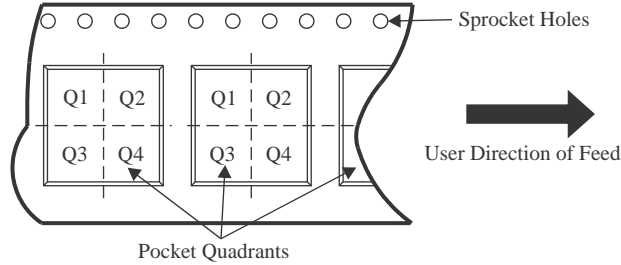

TAPE AND REEL INFORMATION

QUADRANT ASSIGNMENTS FOR PIN 1 ORIENTATION IN TAPE

*All dimensions are nominal

Device	Package Type	Package Drawing	Pins	SPQ	Reel Diameter (mm)	Reel Width W1 (mm)	A0 (mm)	B0 (mm)	K0 (mm)	P1 (mm)	W (mm)	Pin1 Quadrant
BQ294502DRVR	WSO	DRV	6	3000	180.0	8.4	2.3	2.3	1.15	4.0	8.0	Q2
BQ294502DRVR	WSO	DRV	6	3000	180.0	8.4	2.3	2.3	1.15	4.0	8.0	Q2
BQ294502DRVT	WSO	DRV	6	250	180.0	8.4	2.3	2.3	1.15	4.0	8.0	Q2
BQ294502DRVT	WSO	DRV	6	250	180.0	8.4	2.3	2.3	1.15	4.0	8.0	Q2
BQ294504DRVR	WSO	DRV	6	3000	180.0	8.4	2.3	2.3	1.15	4.0	8.0	Q2
BQ294504DRVR	WSO	DRV	6	3000	180.0	8.4	2.3	2.3	1.15	4.0	8.0	Q2
BQ294504DRVT	WSO	DRV	6	250	180.0	8.4	2.3	2.3	1.15	4.0	8.0	Q2
BQ294504DRVT	WSO	DRV	6	250	180.0	8.4	2.3	2.3	1.15	4.0	8.0	Q2
BQ294506DRVR	WSO	DRV	6	3000	180.0	8.4	2.3	2.3	1.15	4.0	8.0	Q2
BQ294506DRVR	WSO	DRV	6	3000	180.0	8.4	2.3	2.3	1.15	4.0	8.0	Q2
BQ294506DRVT	WSO	DRV	6	250	180.0	8.4	2.3	2.3	1.15	4.0	8.0	Q2
BQ294512DRVR	WSO	DRV	6	3000	180.0	8.4	2.3	2.3	1.15	4.0	8.0	Q2
BQ294512DRVT	WSO	DRV	6	250	180.0	8.4	2.3	2.3	1.15	4.0	8.0	Q2
BQ294522DRVR	WSO	DRV	6	3000	180.0	8.4	2.3	2.3	1.15	4.0	8.0	Q2
BQ294522DRVT	WSO	DRV	6	250	180.0	8.4	2.3	2.3	1.15	4.0	8.0	Q2
BQ294524DRVR	WSO	DRV	6	3000	180.0	8.4	2.3	2.3	1.15	4.0	8.0	Q2