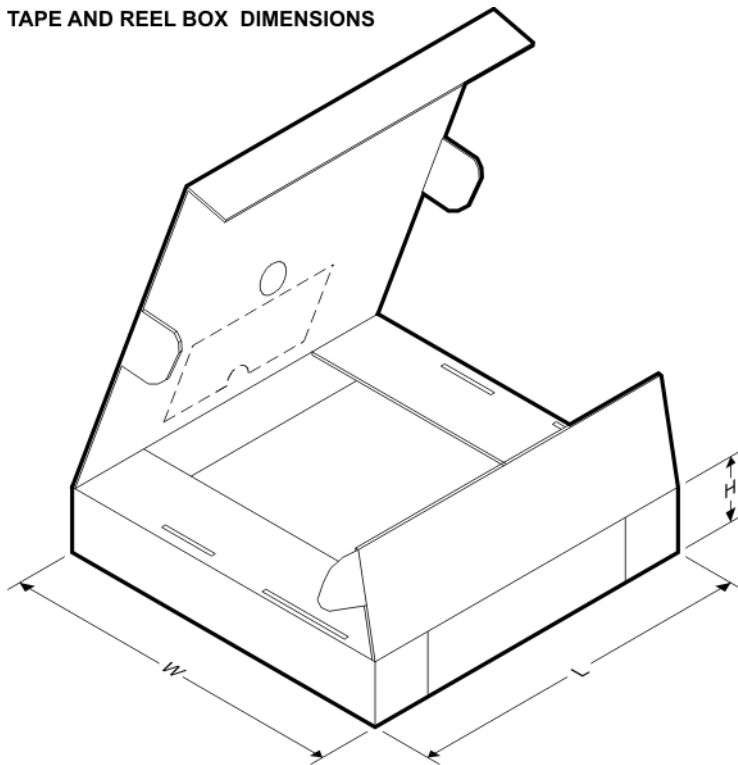

Device	Package Type	Package Drawing	Pins	SPQ	Reel Diameter (mm)	Reel Width W1 (mm)	A0 (mm)	B0 (mm)	K0 (mm)	P1 (mm)	W (mm)	Pin1 Quadrant
TL432LBCDBZR	SOT-23	DBZ	3	3000	178.0	9.2	3.15	2.77	1.22	4.0	8.0	Q3
TL432LBCDBZR	SOT-23	DBZ	3	3000	178.0	9.0	3.15	2.77	1.22	4.0	8.0	Q3
TL432LIBIDBZR	SOT-23	DBZ	3	3000	178.0	9.2	3.15	2.77	1.22	4.0	8.0	Q3
TL432LIBIDBZR	SOT-23	DBZ	3	3000	178.0	9.0	3.15	2.77	1.22	4.0	8.0	Q3
TL432LIBQDBZR	SOT-23	DBZ	3	3000	178.0	9.2	3.15	2.77	1.22	4.0	8.0	Q3
TL432LIBQDBZR	SOT-23	DBZ	3	3000	178.0	9.0	3.15	2.77	1.22	4.0	8.0	Q3

TAPE AND REEL BOX DIMENSIONS

*All dimensions are nominal

Device	Package Type	Package Drawing	Pins	SPQ	Length (mm)	Width (mm)	Height (mm)
TL431LIACDBZR	SOT-23	DBZ	3	3000	180.0	180.0	18.0
TL431LIACDBZR	SOT-23	DBZ	3	3000	180.0	180.0	18.0
TL431LIAIDBZR	SOT-23	DBZ	3	3000	180.0	180.0	18.0
TL431LIAIDBZR	SOT-23	DBZ	3	3000	180.0	180.0	18.0
TL431LIAQDBZR	SOT-23	DBZ	3	3000	180.0	180.0	18.0
TL431LIAQDBZR	SOT-23	DBZ	3	3000	180.0	180.0	18.0
TL431LBCDBZR	SOT-23	DBZ	3	3000	180.0	180.0	18.0
TL431LBCDBZR	SOT-23	DBZ	3	3000	180.0	180.0	18.0
TL431LIBIDBZR	SOT-23	DBZ	3	3000	180.0	180.0	18.0
TL431LIBIDBZR	SOT-23	DBZ	3	3000	180.0	180.0	18.0
TL431LIBQDBZR	SOT-23	DBZ	3	3000	180.0	180.0	18.0